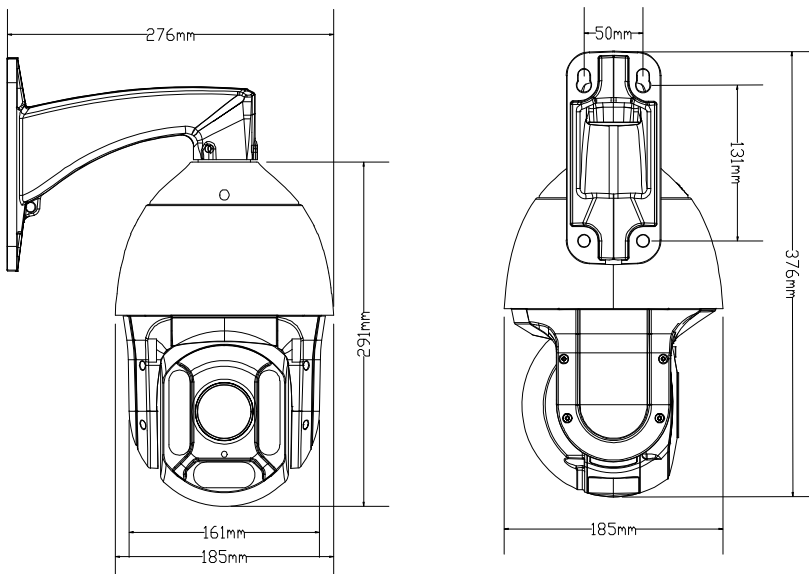

Line in / out

MicroSD Card Recording

5MP H.265 33X Speed Dome IP Camera

FEATURES

- **Starlight visibility** to offer clear & color images even at night
- Zoom lens of f4.7 ~ 155mm with **33X optical zoom and auto focus**, suitable for various monitoring environments
- **PTZ control** for seamless monitoring:
- MicroSD card support (up to 128GB) for **video storage**
- **Line in / out** jacks available for audio transmission
- **ONVIF compatible** with **version 2.4 / Profile T** standard supported to simplify system integration
- **POE (Power-over-Ethernet)** support to eliminate the use of power cables and reduce installation costs
- IR effective range of **150 meters** for night surveillance
- **DWDR** to increase image recognizability in overexposure and dark areas
- **Remote Surveillance**
– Compatible with **web browsers**

DIMENSIONS

Dimensional tolerance: ± 5mm

○ SPECIFICATIONS

■ Device

Image Sensor	1/2.8" SONY image sensor	
Max. Resolution	2592 x 1944 (5MP)	
Lens	f4.7 ~ 155mm / F1.5 ~ F4.0 (Auto Focus)	
Viewing Angle	Wide: 69.5° (Horizontal) / 60.5° (Vertical) / 35.1° (Diagonal) Tele: 2.7° (Horizontal) / 2.3° (Vertical) / 1.3° (Diagonal)	
Auto Focus	Auto / Semi-automatic / Manual	
Min Illumination	0.001 Lux / F1.5 (Wide) ~ F4.0 (Tele), 0 Lux (IR LED ON)	
Shutter Speed	1/50(1/60)s to 1/10,000s	
IR LED	4 units	
IR Effective Distance	150 meters	
Day / Night	YES	
WDR Mode	DWDR	
RTC (real-time clock)	NTP / Manual	
Micro SD Card Slot	YES	